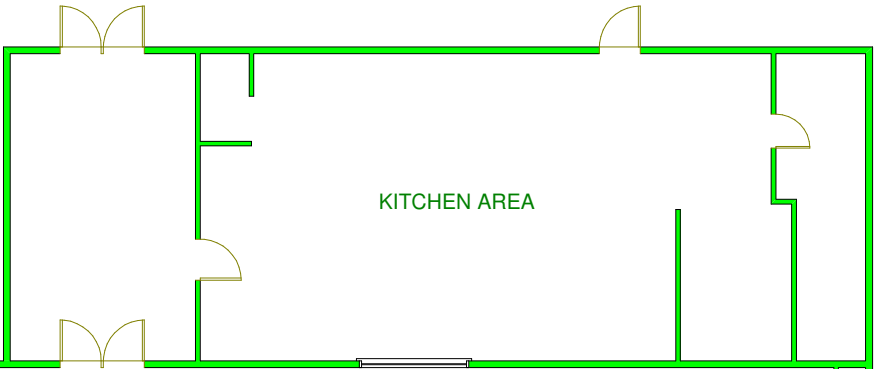

# BRAZOS EXHIBIT HALL

Concession

Gun & Knife Show LayOut EH

145-30"x72" Tables