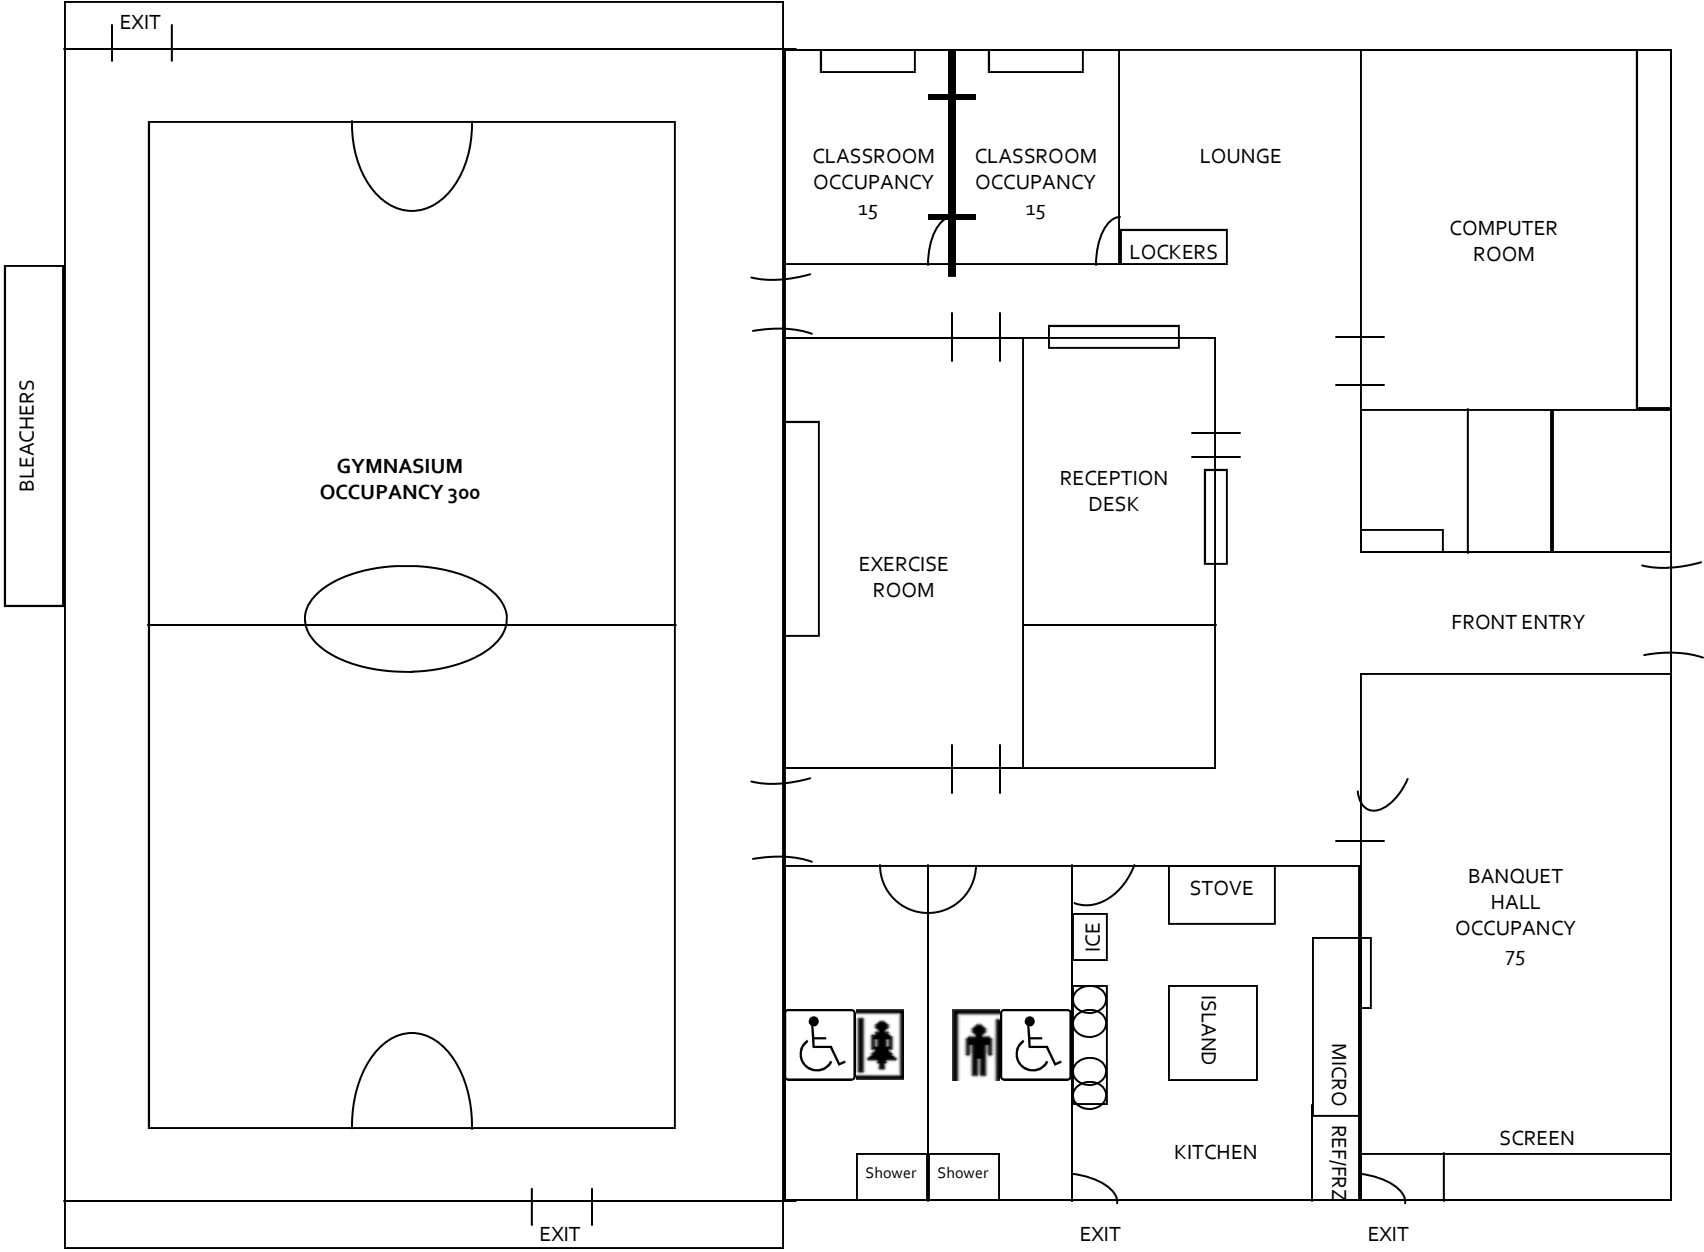

BOOKER T WASHINGTON COMMUNITY AND RECREATION CENTER FLOOR PLAN

NOT TO SCALE