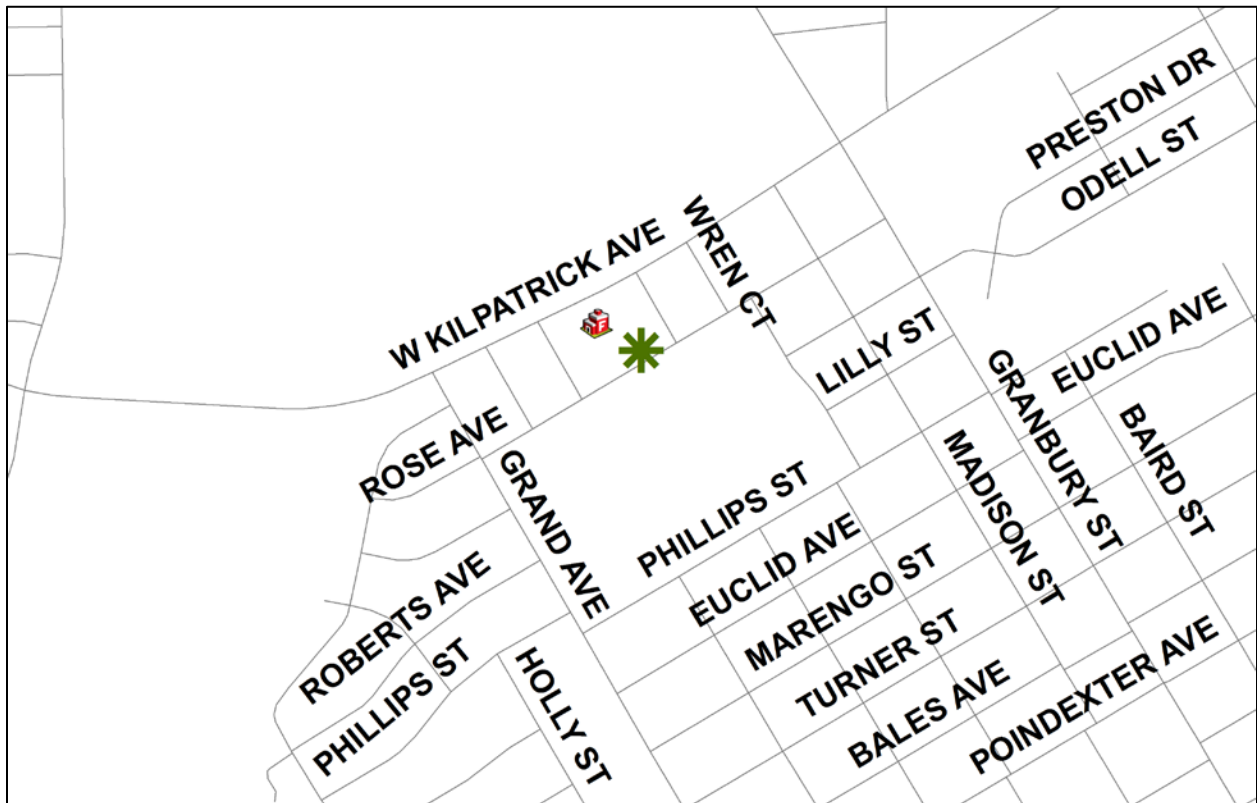

# RECYCLE DROP-OFF LOCATIONS

## TRANSFER STATION

2625 PIPELINE ROAD

**RECYCLE ITEMS: GLASS, PLASTIC (#1 & #2), CARDBOARD & METAL**

## ROSE AVENUE

BEHIND FIRE STATION 3 (ENTER FROM ROSE AVE)

**RECYCLE ITEMS: PLASTIC (#1 & #2), CARDBOARD & METAL**

## WHISTLE STOP

WALNUT STREET & COUNTRY CLUB ROAD

**RECYCLE ITEMS: PLASTIC (#1 & #2), CARDBOARD & METAL**