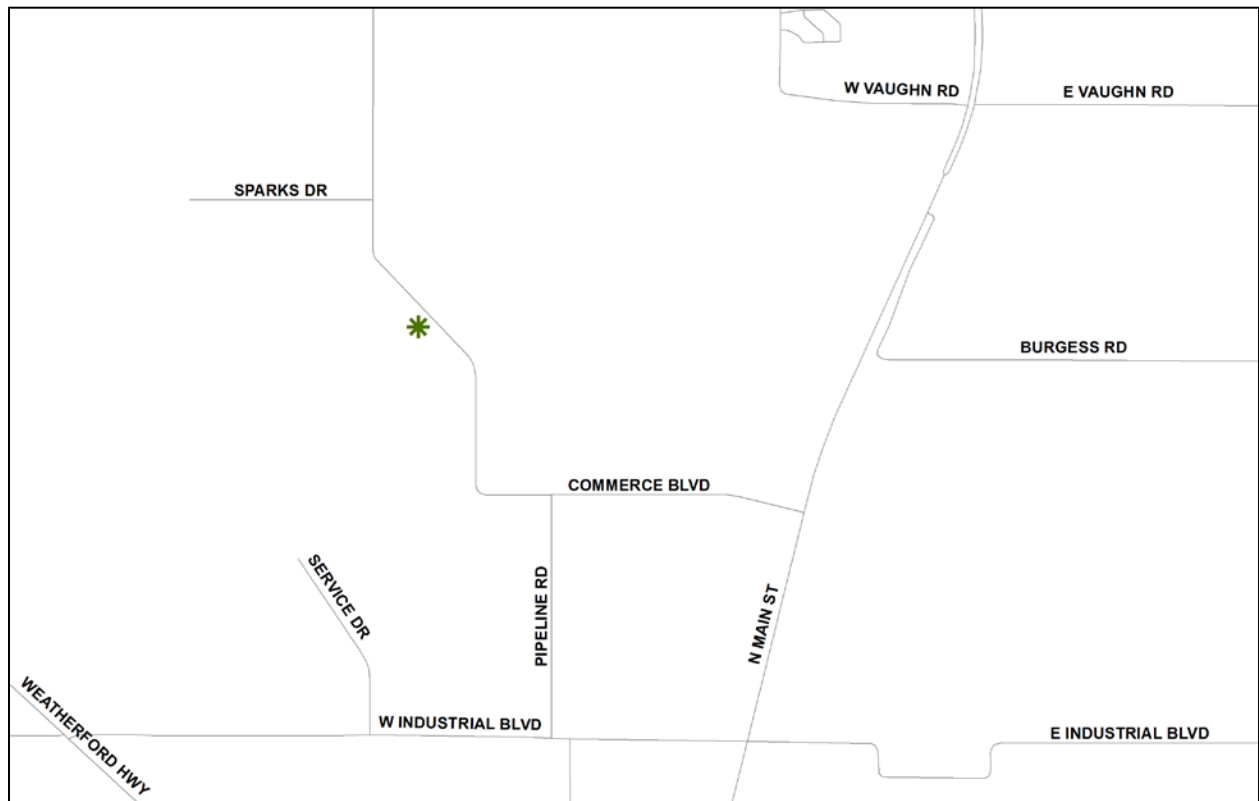

# RECYCLE DROP-OFF LOCATIONS

## TRANSFER STATION

2625 PIPELINE ROAD

**RECYCLE ITEMS: GLASS, PLASTIC (#1 & #2), CARDBOARD & METAL**

## ROSE AVENUE

BEHIND FIRE STATION 3 (ENTER FROM ROSE AVE)

**RECYCLE ITEMS: PLASTIC (#1 & #2), CARDBOARD & METAL**

## WHISTLE STOP

WALNUT STREET & COUNTRY CLUB ROAD

**RECYCLE ITEMS: PLASTIC (#1 & #2), CARDBOARD & METAL**