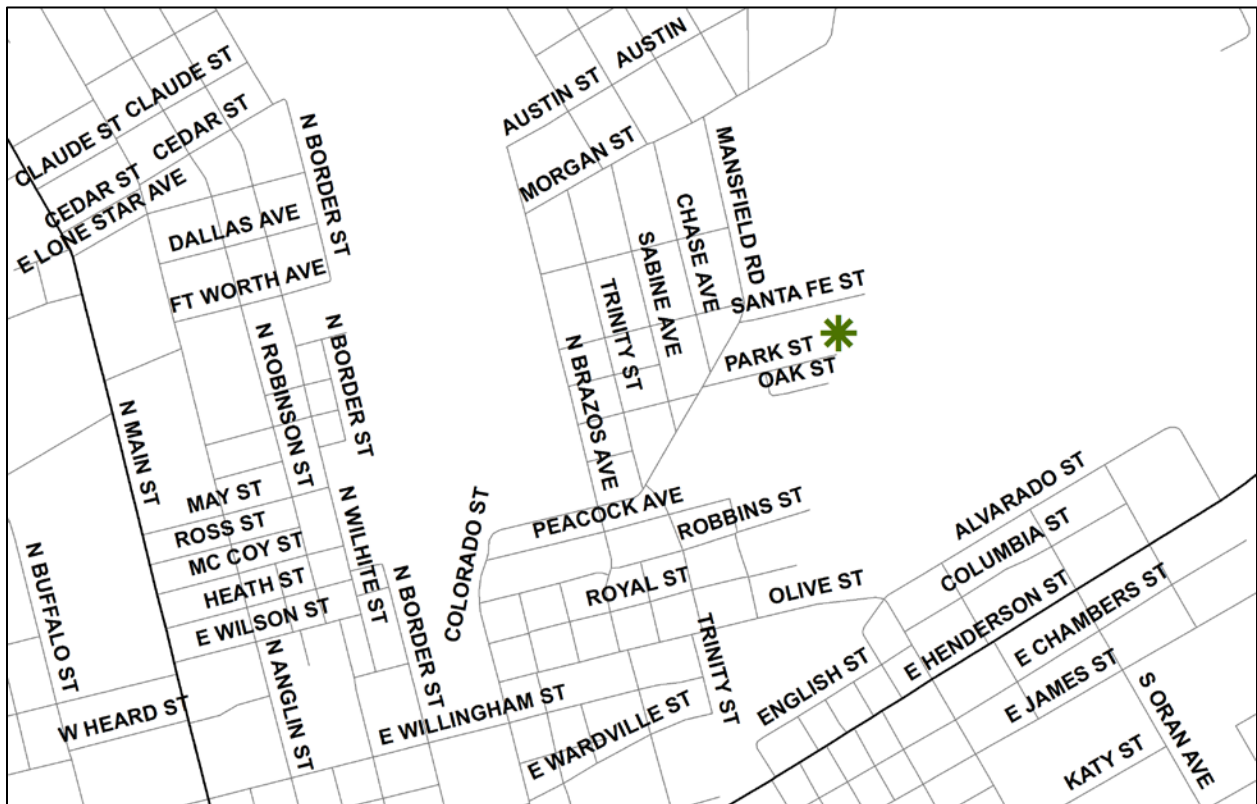

# RECYCLE DROP-OFF LOCATIONS

## ROSE AVENUE

BEHIND FIRE STATION 3 (ENTER FROM ROSE AVE)

**RECYCLE ITEMS: PLASTIC (#1 & #2), CARDBOARD & METAL**

## WHISTLE STOP

WALNUT STREET & COUNTRY CLUB ROAD

**RECYCLE ITEMS: PLASTIC (#1 & #2), CARDBOARD & METAL**