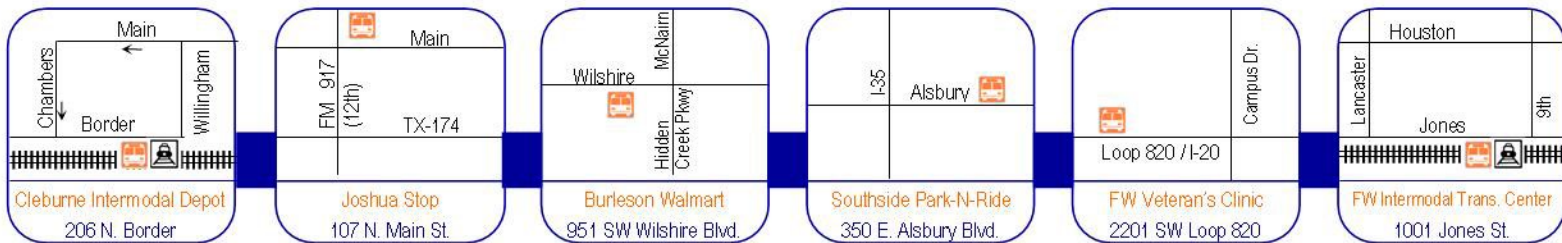

# The Interurban Commuter Route

1-866-913-1800

## NORTHBOUND—WEEKDAY

5:50 am  
11:15 am  
4:30 pm

**N**

6:10 am  
11:33 am  
4:50 pm

6:25 am  
11:45 am  
5:05 pm

11:55 am

7:20 am  
12:10 pm  
5:30 pm

7:00 am  
12:25 pm  
5:50 pm

## SOUTHBOUND—WEEKDAY

9:00 am  
1:20 pm  
7:00 pm

8:40 am  
1:05 pm  
6:40 pm

8:25 am  
12:50 pm  
6:25 pm

8:05 am  
12:40 pm

**S**

7:50 am  
12:30 pm  
5:55 pm