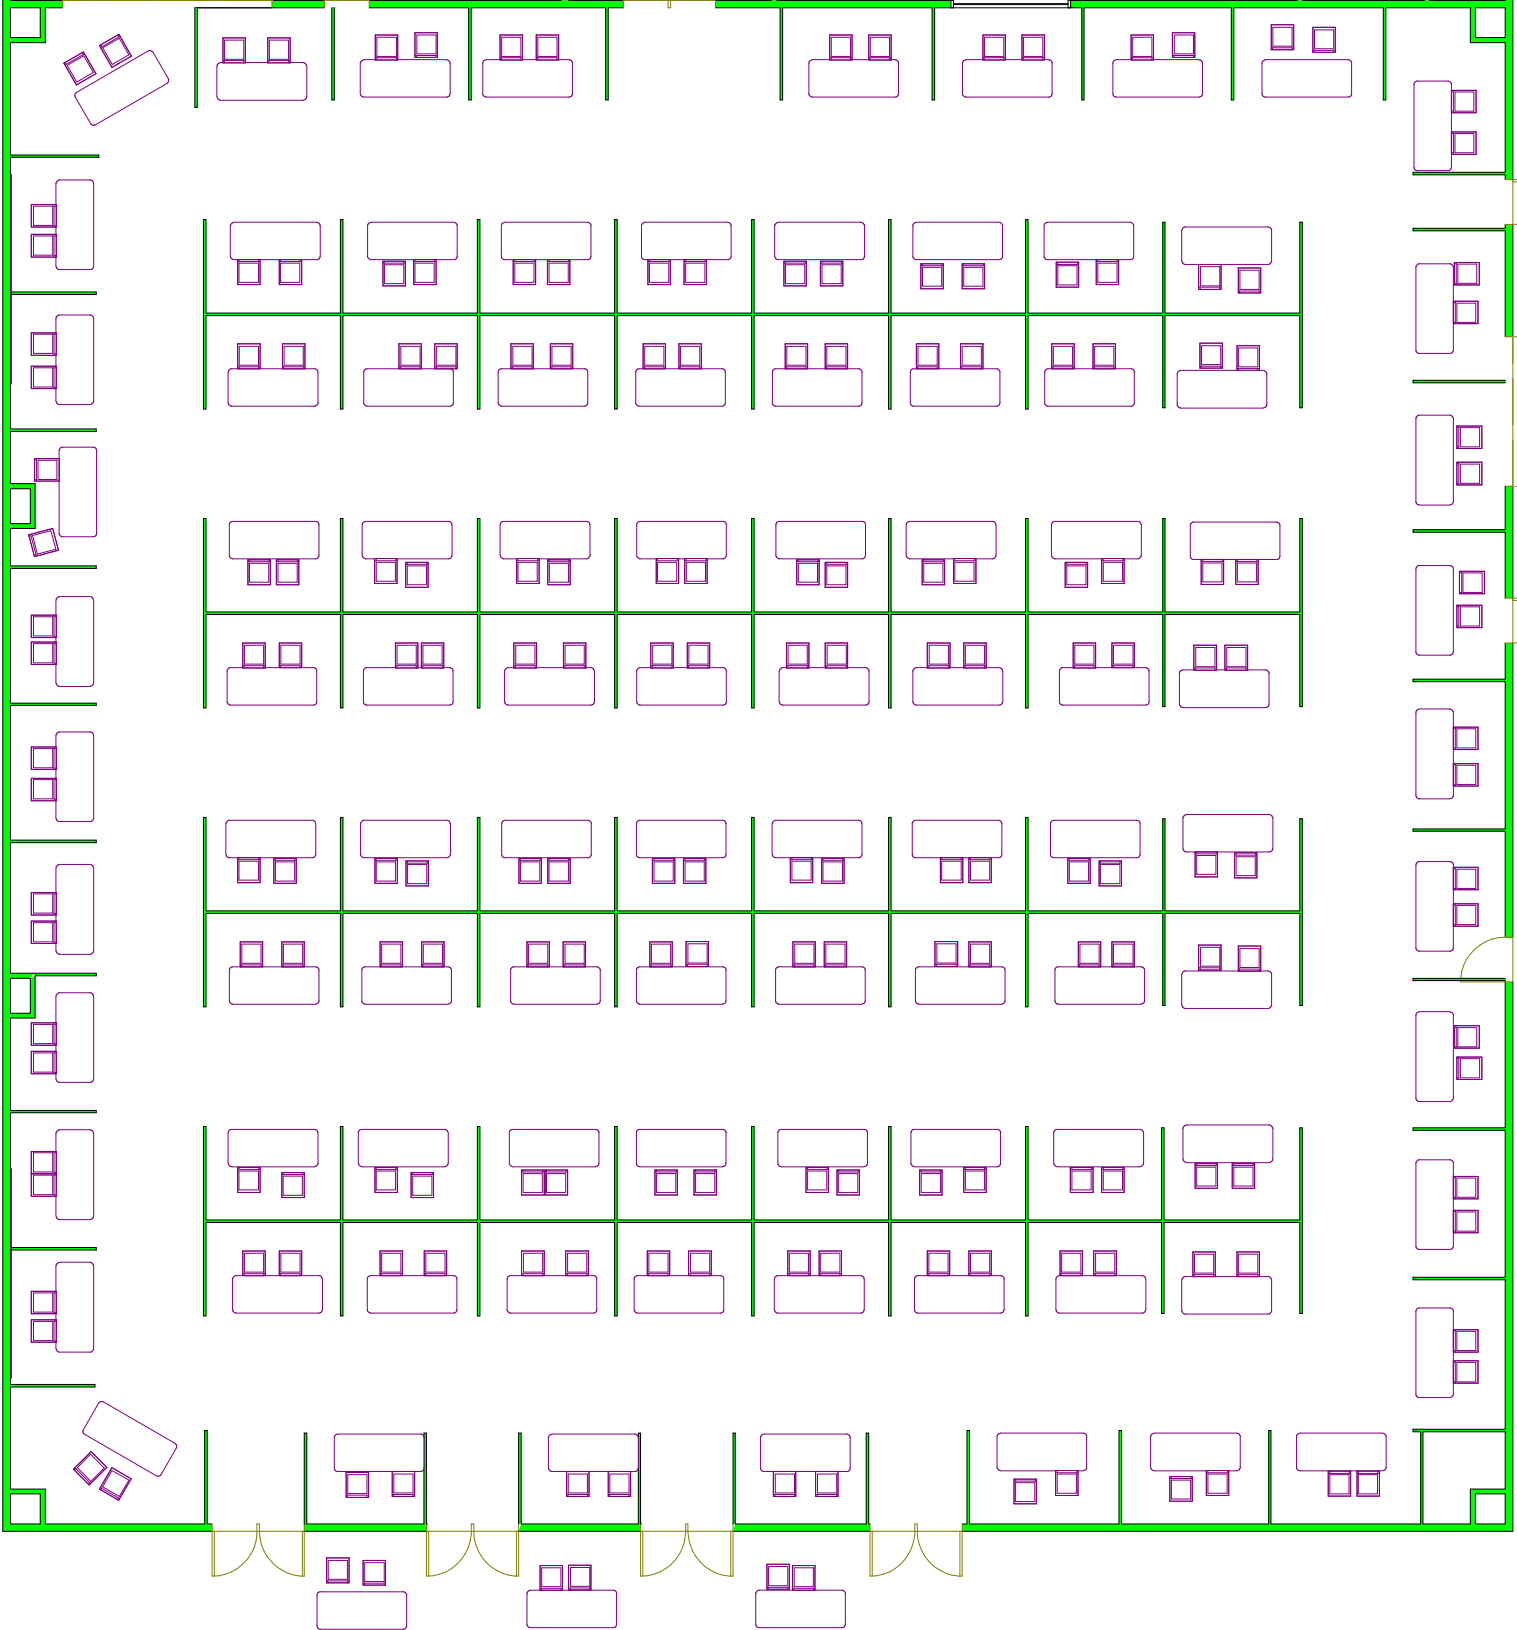

Brazos Exhibit Hall

KITCHEN AREA

Expo Booth 6'x9' Set-Up "100 Booths"