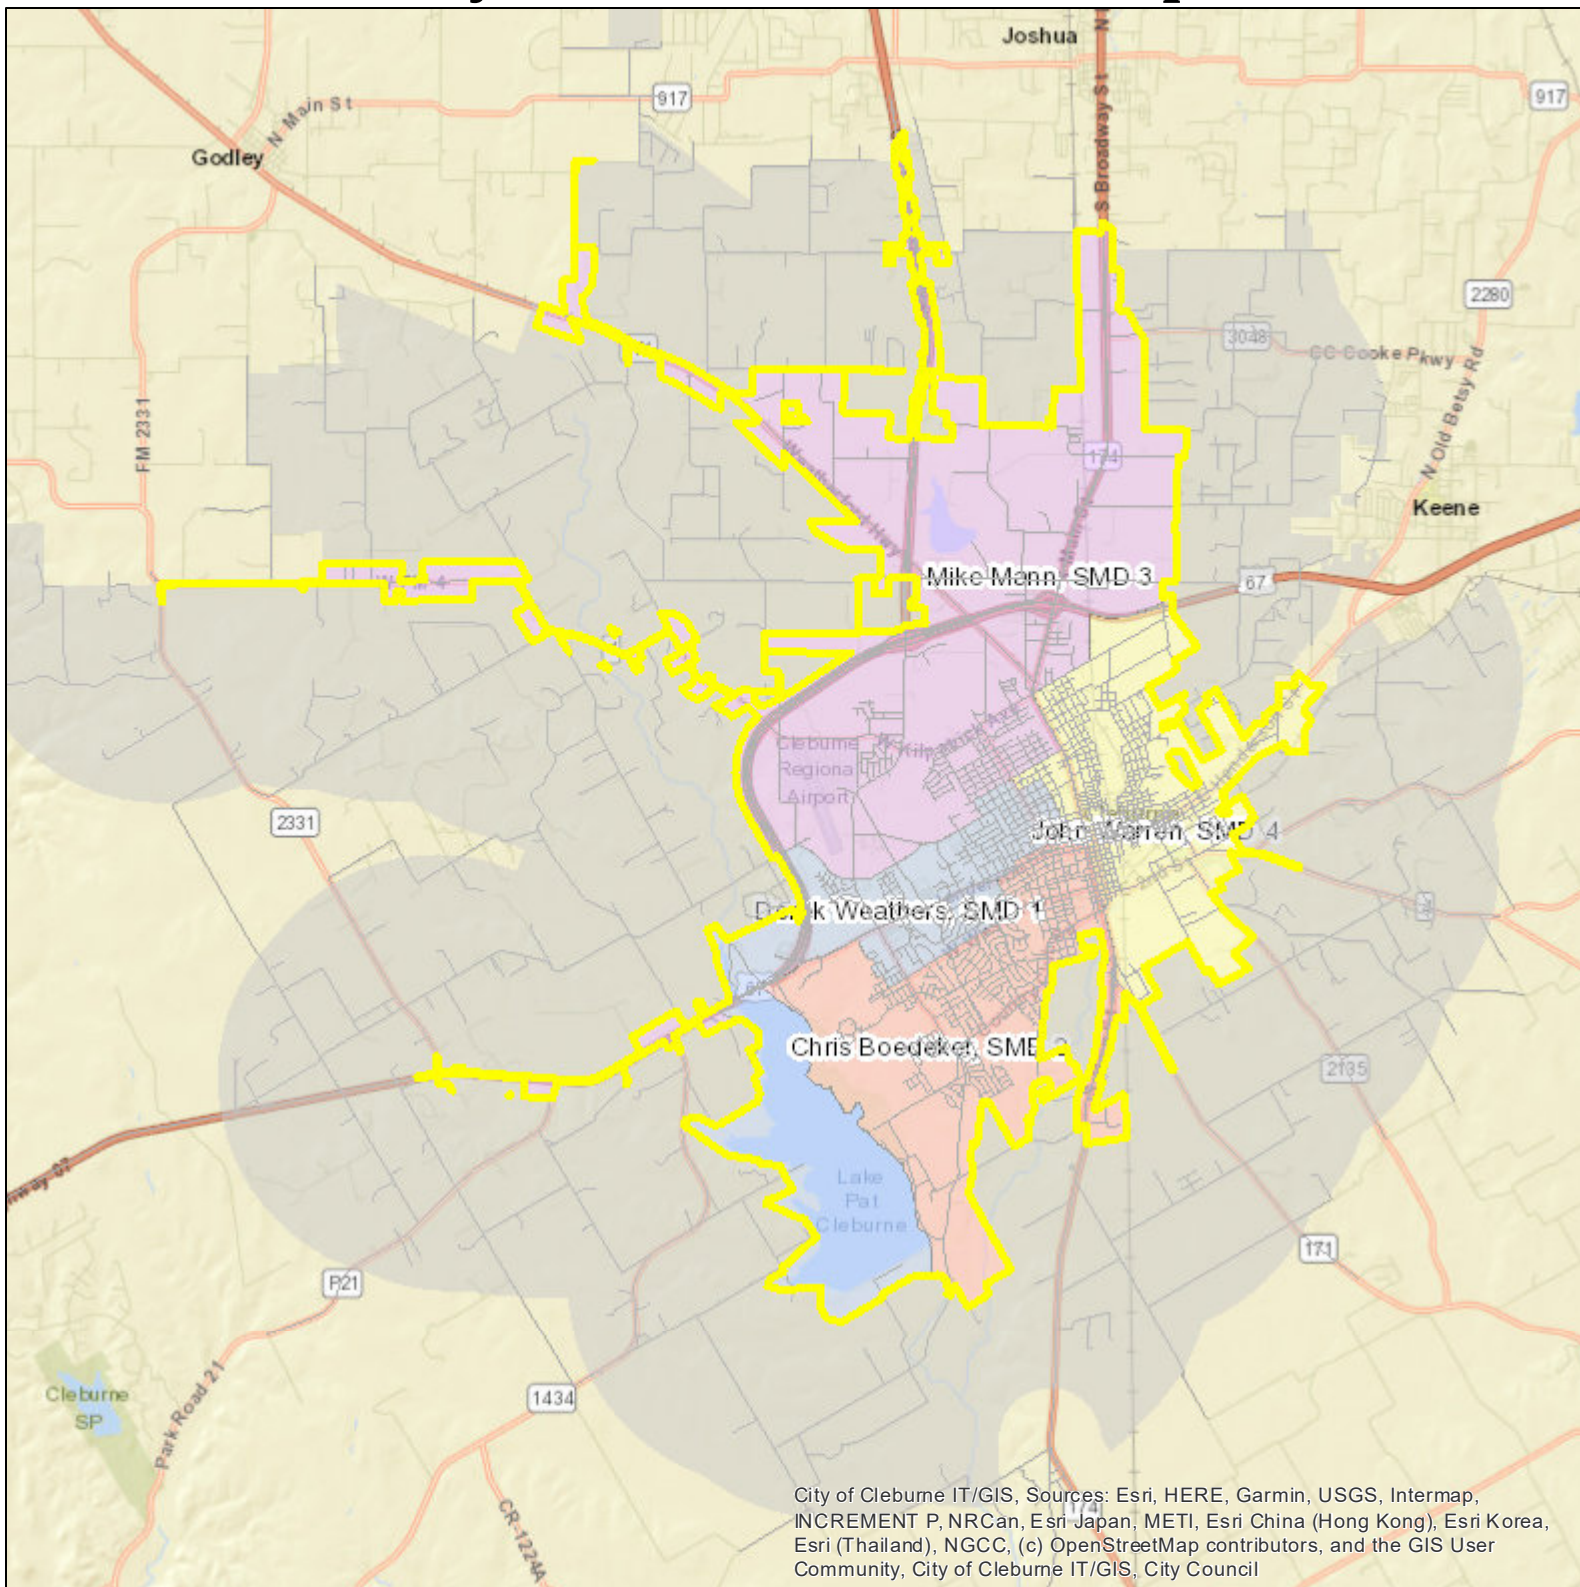

1 inch = 12,037 feet

# City of Cleburne SMD Map

- City Limits
- ETJ
- Address Points
- Road Centerlines
- Chris Boedeker
- Mike Mann
- John Warren
- Derek Weathers

### Single Member Voting Districts

DISCLAIMER: THIS MAP IS NOT INTENDED TO DISPLAY PRECISE LOCATIONS AND DIMENSIONS. THE CITY OF CLEBURNE ASSUMES NO LIABILITY FOR THE ACCURACY OF THIS MAP.

Date: 12/15/2020