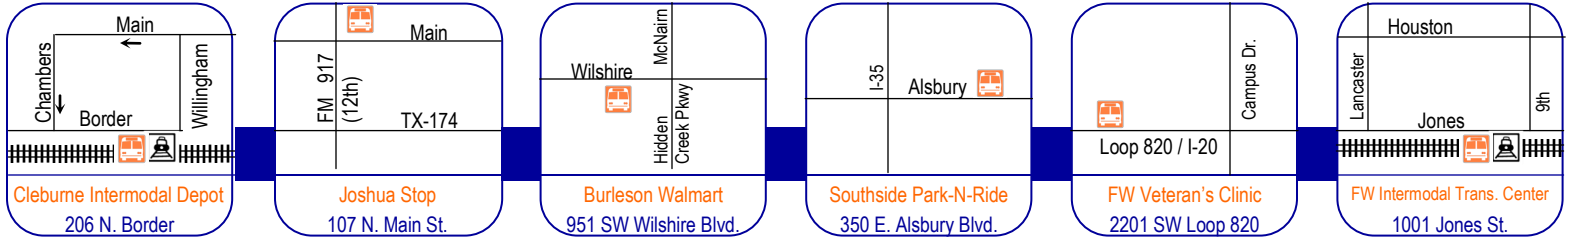

The Interurban Commuter Route
1-866-913-1800

NORTHBOUND—WEEKDAY					
5:50 am	N	6:10 am	6:25 am	11:55 am	7:20 am
11:15 am	→	11:33 am	11:45 am	→	12:10 pm
4:30 pm		4:50 pm	5:05 pm		5:30 pm
					7:00 am
					12:25 pm
					5:50 pm
SOUTHBOUND—WEEKDAY					
9:00 am		8:40 am	8:25 am		S
1:30 pm	←	1:15 pm	1:00 pm	←	7:50 am
7:00 pm		6:40 pm	6:25 pm		12:30 pm
					5:55 pm